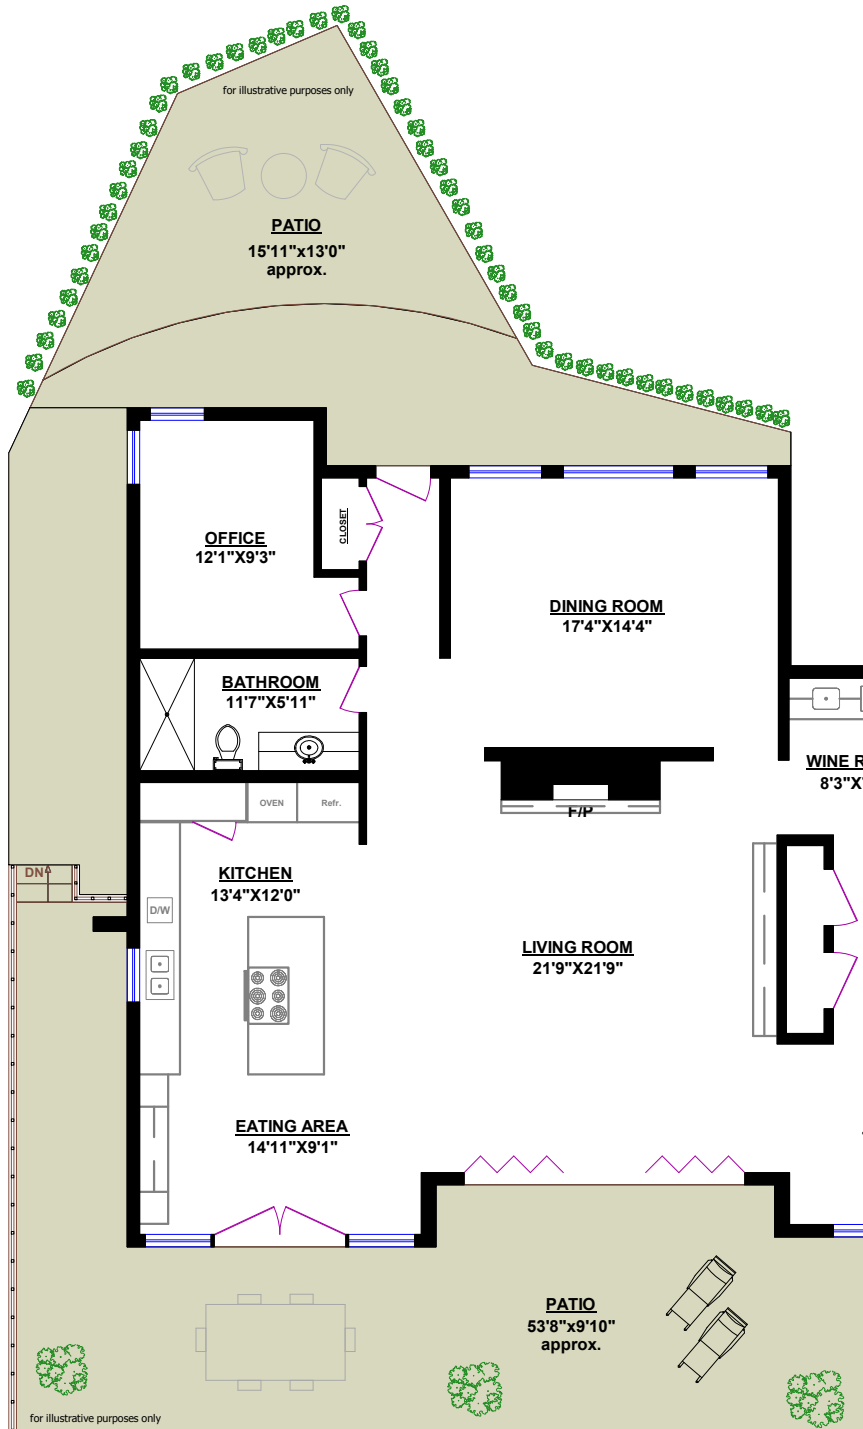

## 630 ALPINE CT, NORTH VANCOUVER

TOTALS	
Main Floor (finished):	1,792 sq.ft.
Upper Level (finished):	1,467 sq.ft.
Lower Level (finished):	1,423 sq.ft.
<b>TOTAL FINISHED:</b>	<b>4,682 sq.ft.</b>
Lower Level (unfinished):	92 sq.ft.
<b>TOTAL UNFINISHED:</b>	<b>92 sq.ft.</b>
<b>GRAND TOTAL:</b>	<b>4,774 sq.ft.</b>

OTHER AREAS:	
Garage:	560 sq.ft.
Deck:	292 sq.ft.

### MAIN FLOOR